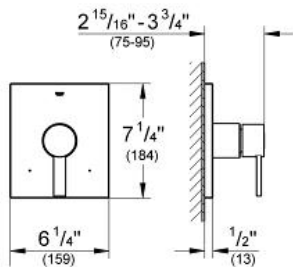

ALLURE
Pressure Balance Valve Trim
MODEL # 19375000

Pure Freude
an Wasser

GROHE

ADA

C

Product Description:

ALLURE

Pressure Balance Valve Trim

Standard Specification:

- Final installation set for:
- For use with GrohSafe® Universal Pressure Balance Rough-In Valve (35 015 000)
- Metal escutcheon
- **GROHE StarLight** chrome finish
- Metal lever handle
- Escutcheon and shaft sealings
- Covered attachment